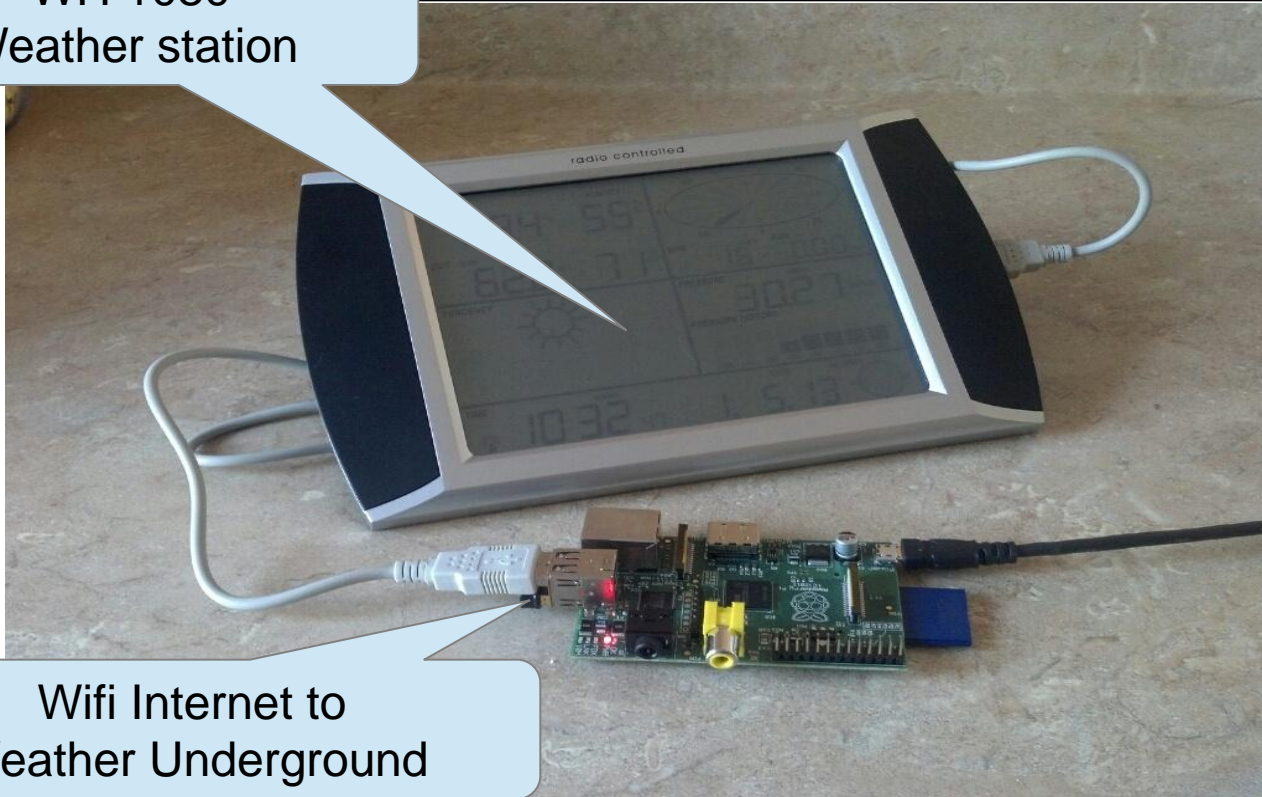

What Do You Need

- **Quick start guide**
 - <http://www.raspberrypi.org/quick-start-guide>
 - **Compatible devices**
- **AC → 5v, 1 amp minimum (USB charger but these are noisy)**
- **SDcard > 4 Gb, bigger the better (μSDcard or SDcard)**
 - **Download & load OS image**
- **HDMI video (TV or computer terminal, HDMI ->DVI cable)**
 - **Component video, aka old TV**
 - **No VGA!**
- **AC-powered!! USB hub - Keyboard, mouse, etc**
- **Ethernet or Wifi dongle??**

FEW PROJECTS

- ROBOTICS
- GAME CONTROLLER
- Home automation, sensors (temp, humidity, barometric etc)
- Garage door control
- Security monitor (webcam with microphone)

Rasp Pi Weather Server

WH 1080
Weather station