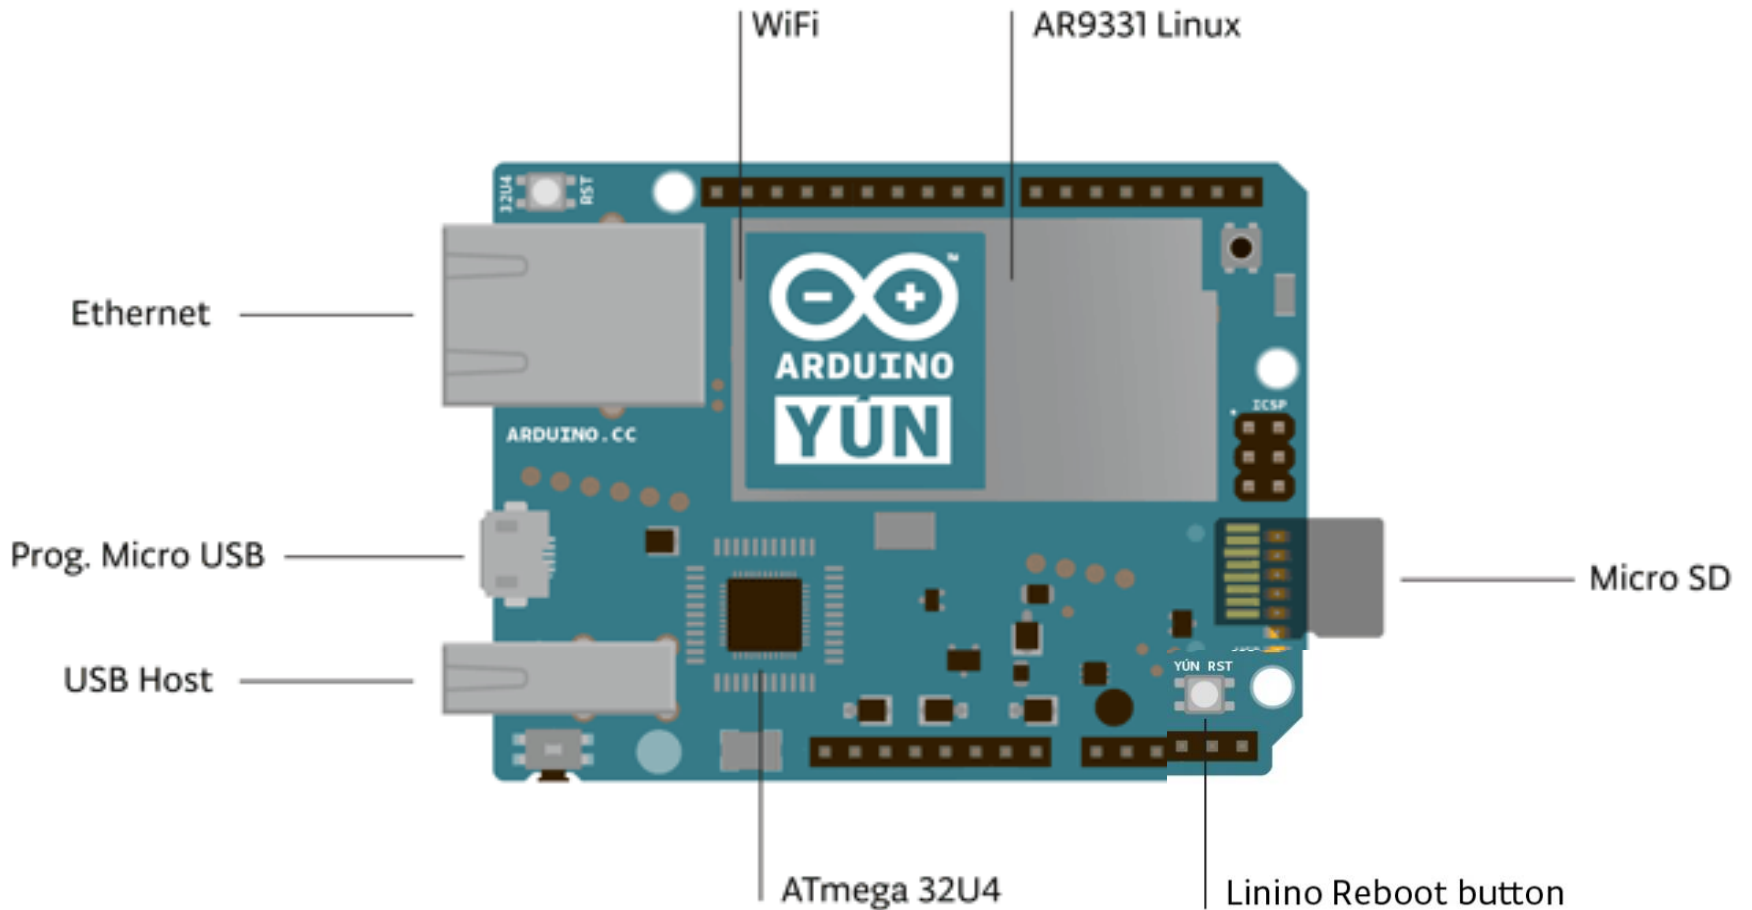

Intensity

Raspberry Pi camera

Case & lens

\$30

\$25

OTHER BOARDS

ARDUINO-UNO

Beaglebone Black

Price ~\$55