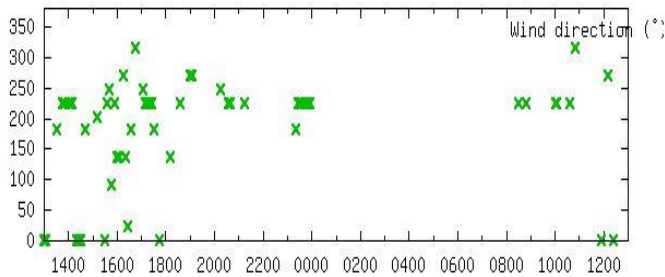

Wifi Internet to
Weather Underground

Weather graphs

Last 24 hours graphs

AccuWeather.com®

Aiken, SC

Currently

86°F

Cloudy
RealFeel®: 99°F
Winds: Calm