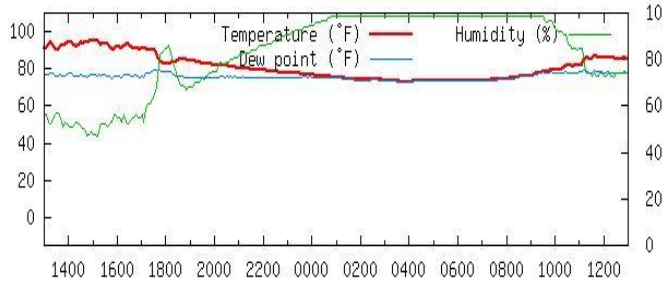

Wifi Internet to
Weather Underground

Weather graphs

Last 24 hours graphs

AccuWeather.com®

Aiken, SC

Currently

86°F

Cloudy
RealFeel®: 99°F
Winds: Calm