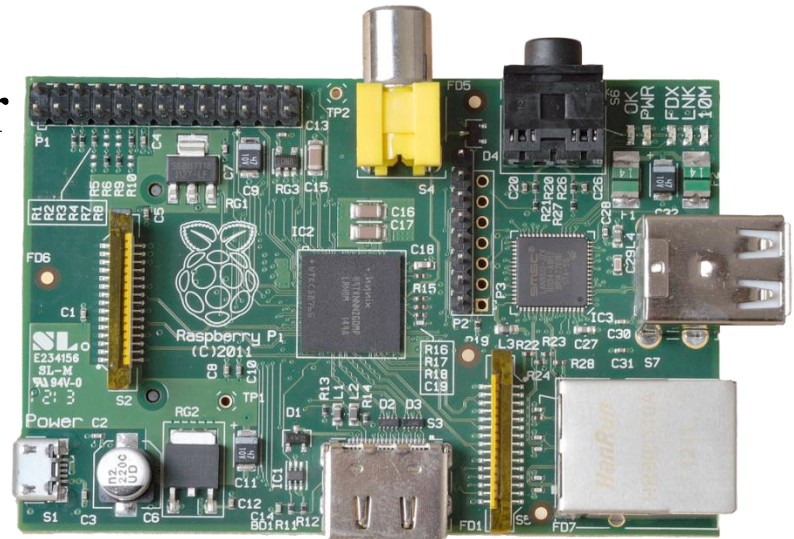

IOT AND RASPBERRYPI

by

SUCHITAV KHADANGA

DEC 11 2016

What is a Raspberry Pi?

- ❑ University of Cambridge's Computer Laboratory
- ❑ A credit card sized PC
- ❑ Plugs into a TV or monitor
- ❑ Low cost~\$35 each
- ❑ Capability:
 - Programming
 - Electronic Projects
 - Office
 - Play HD Videos

Kit Components

- Raspberry Pi board
- Prepared Operating System SD Card
- USB keyboard
- Display (with HDMI, DVI, or Composite input)
- Power Supply

- extras :
 - USB mouse
 - Internet connectivity - LAN cable
 - Powered USB Hub
 - Case