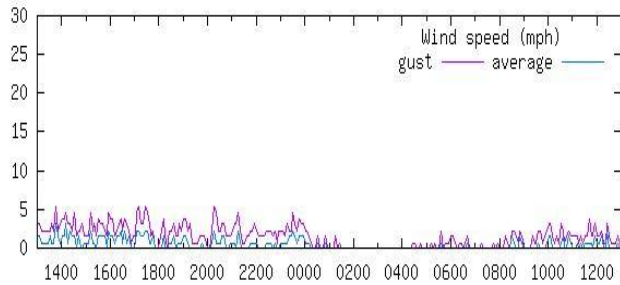

Wifi Internet to
Weather Underground

Weather graphs

Last 24 hours graphs

AccuWeather.com®

Aiken, SC

Currently

86°F

Cloudy
RealFeel®: 99°F
Winds: Calm